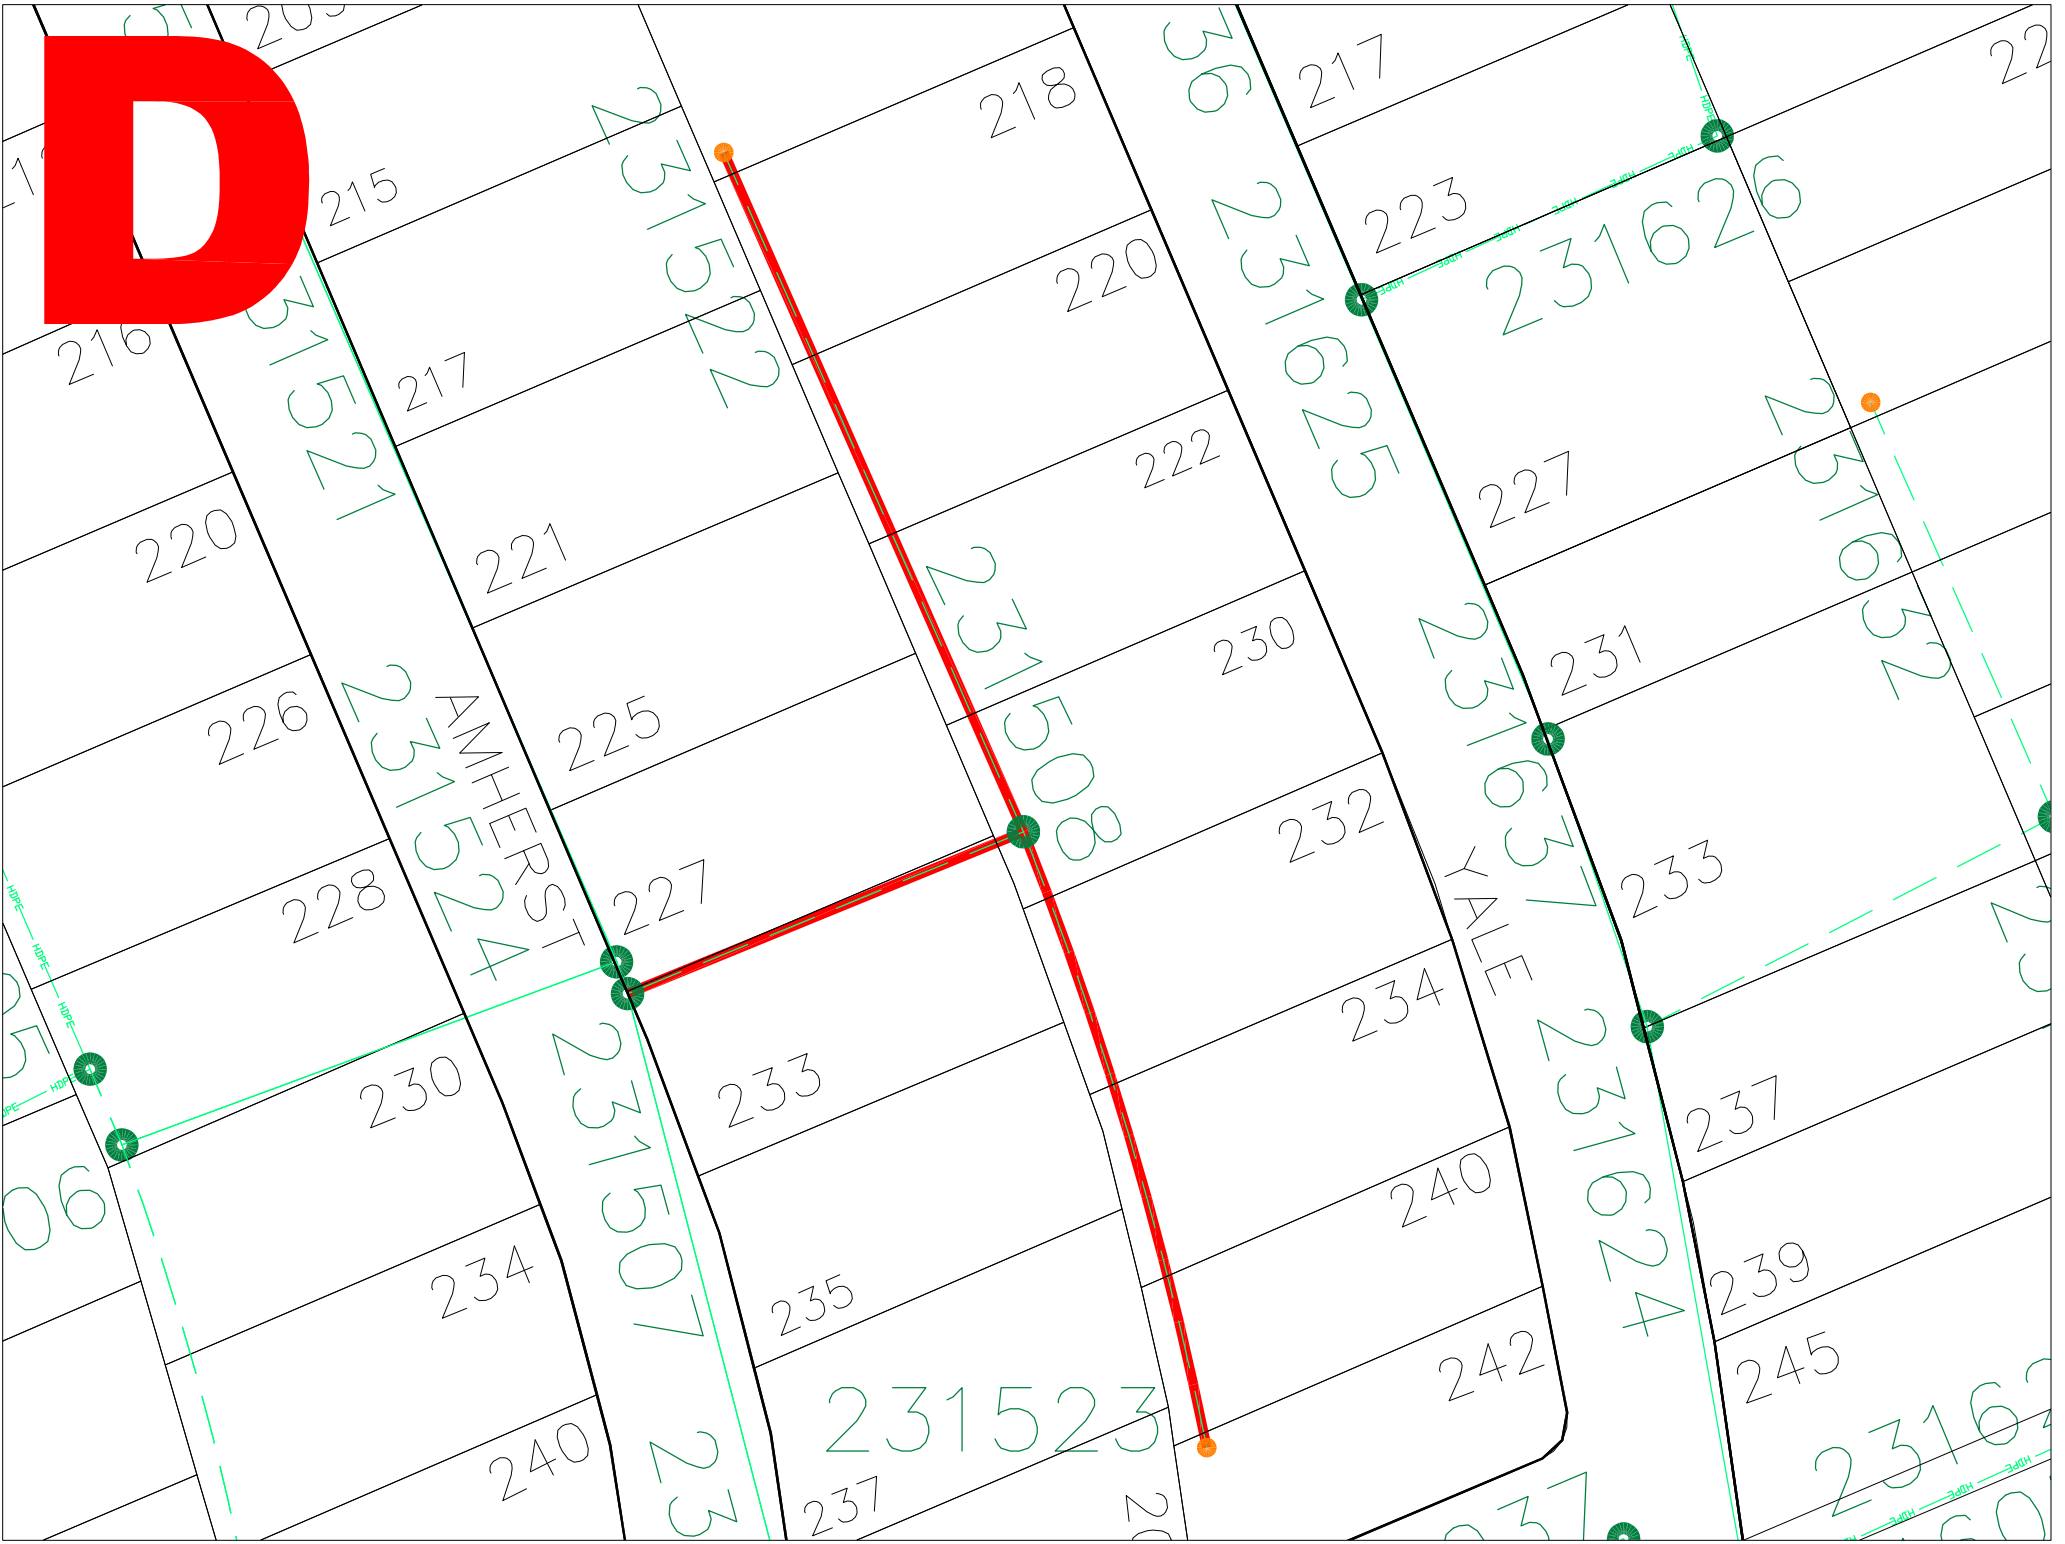

STEGE SANITARY DISTRICT

2008 Planned
Sanitary Sewer
Rehabilitation

A

B

D

E