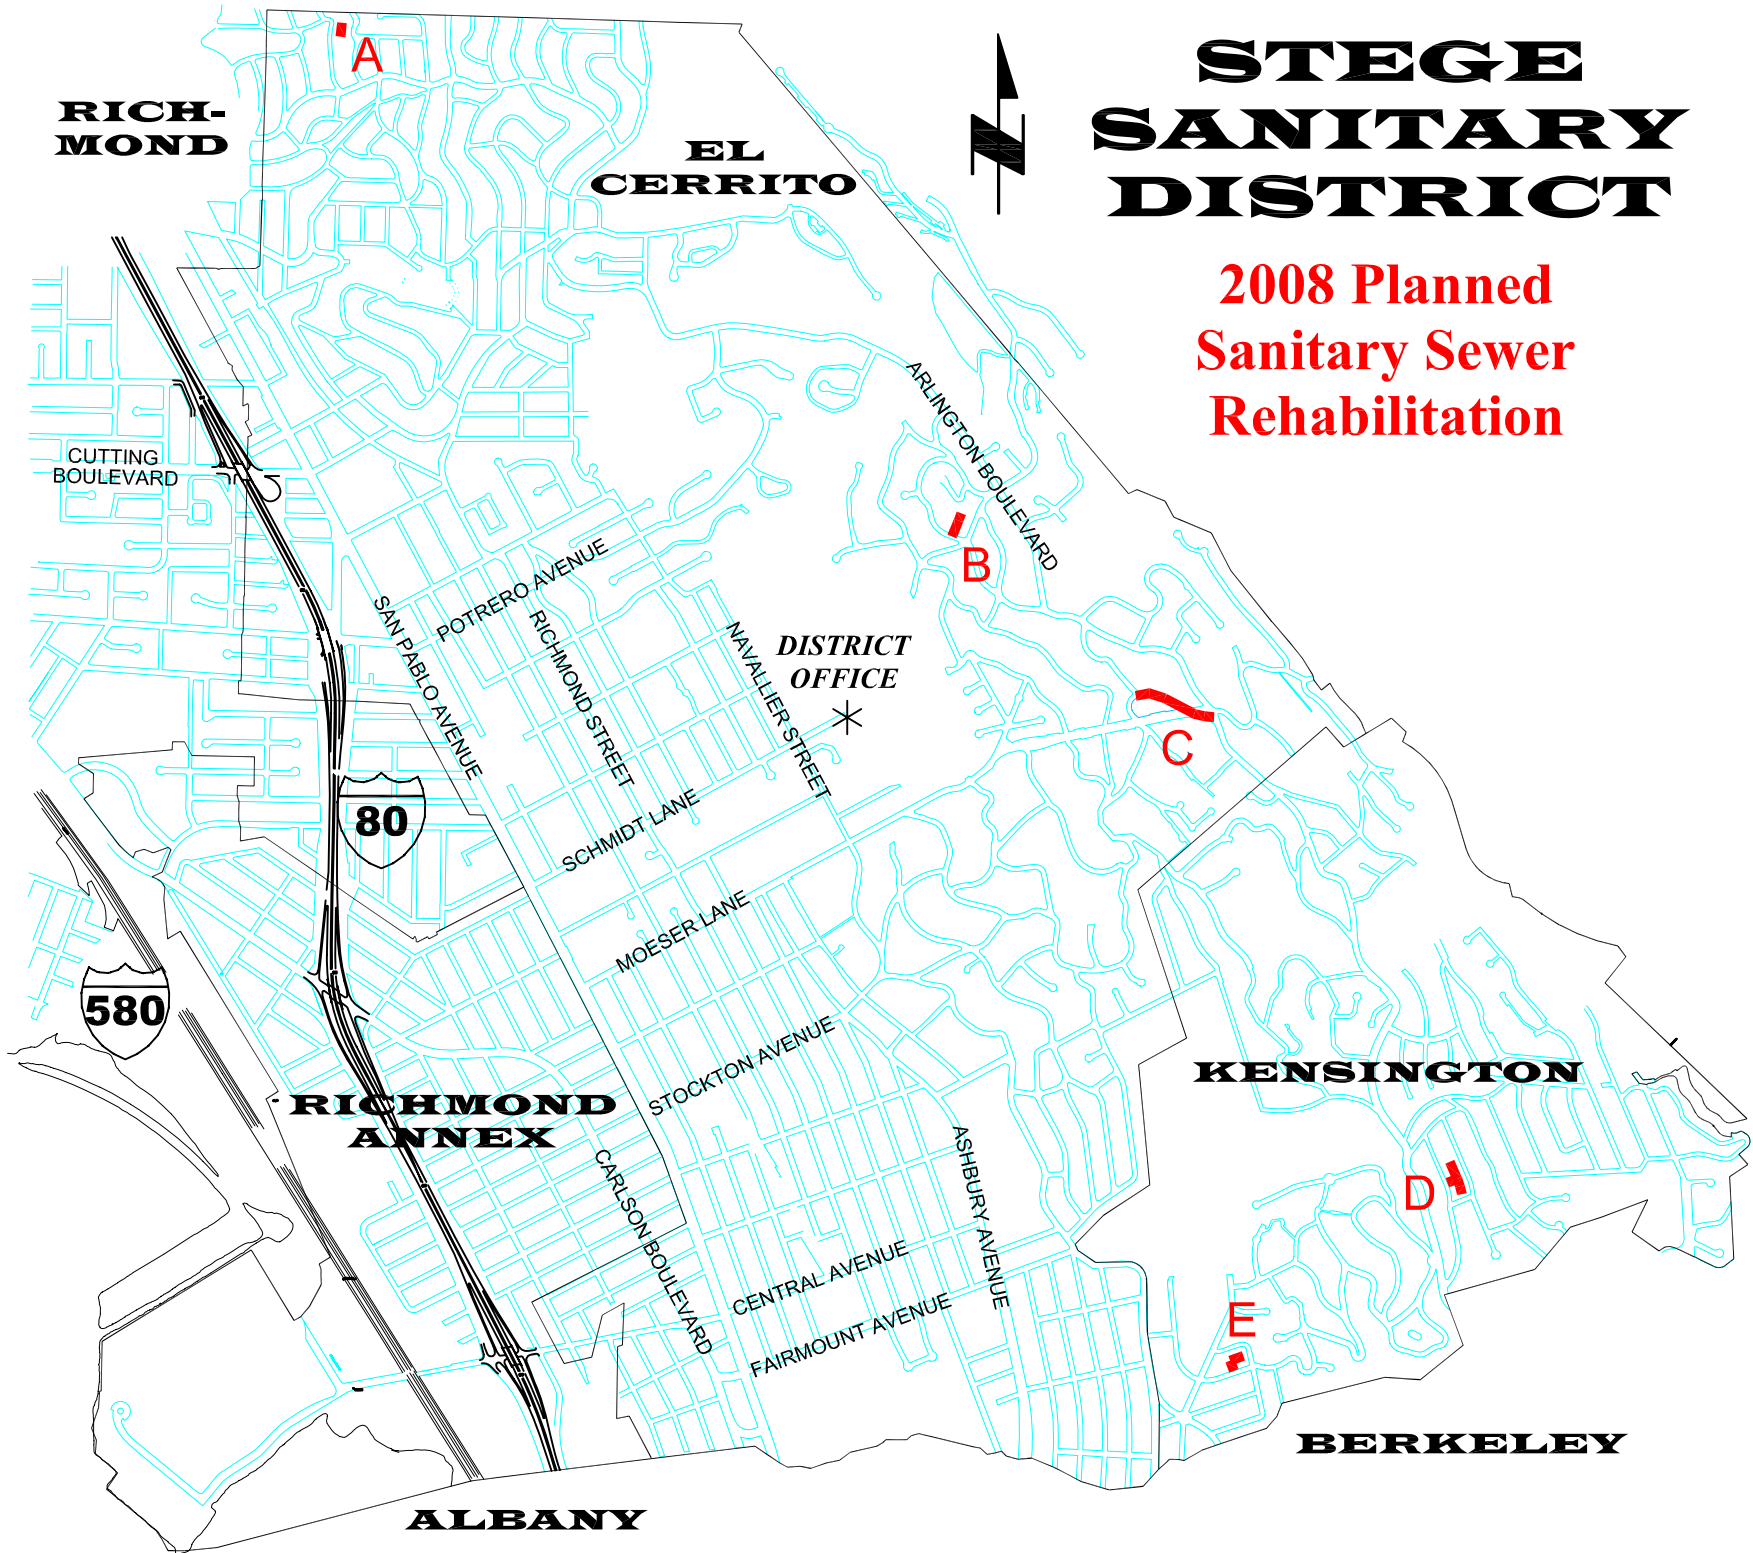

STEGE SANITARY DISTRICT

2008 Planned
Sanitary Sewer
Rehabilitation

A

B

D

E