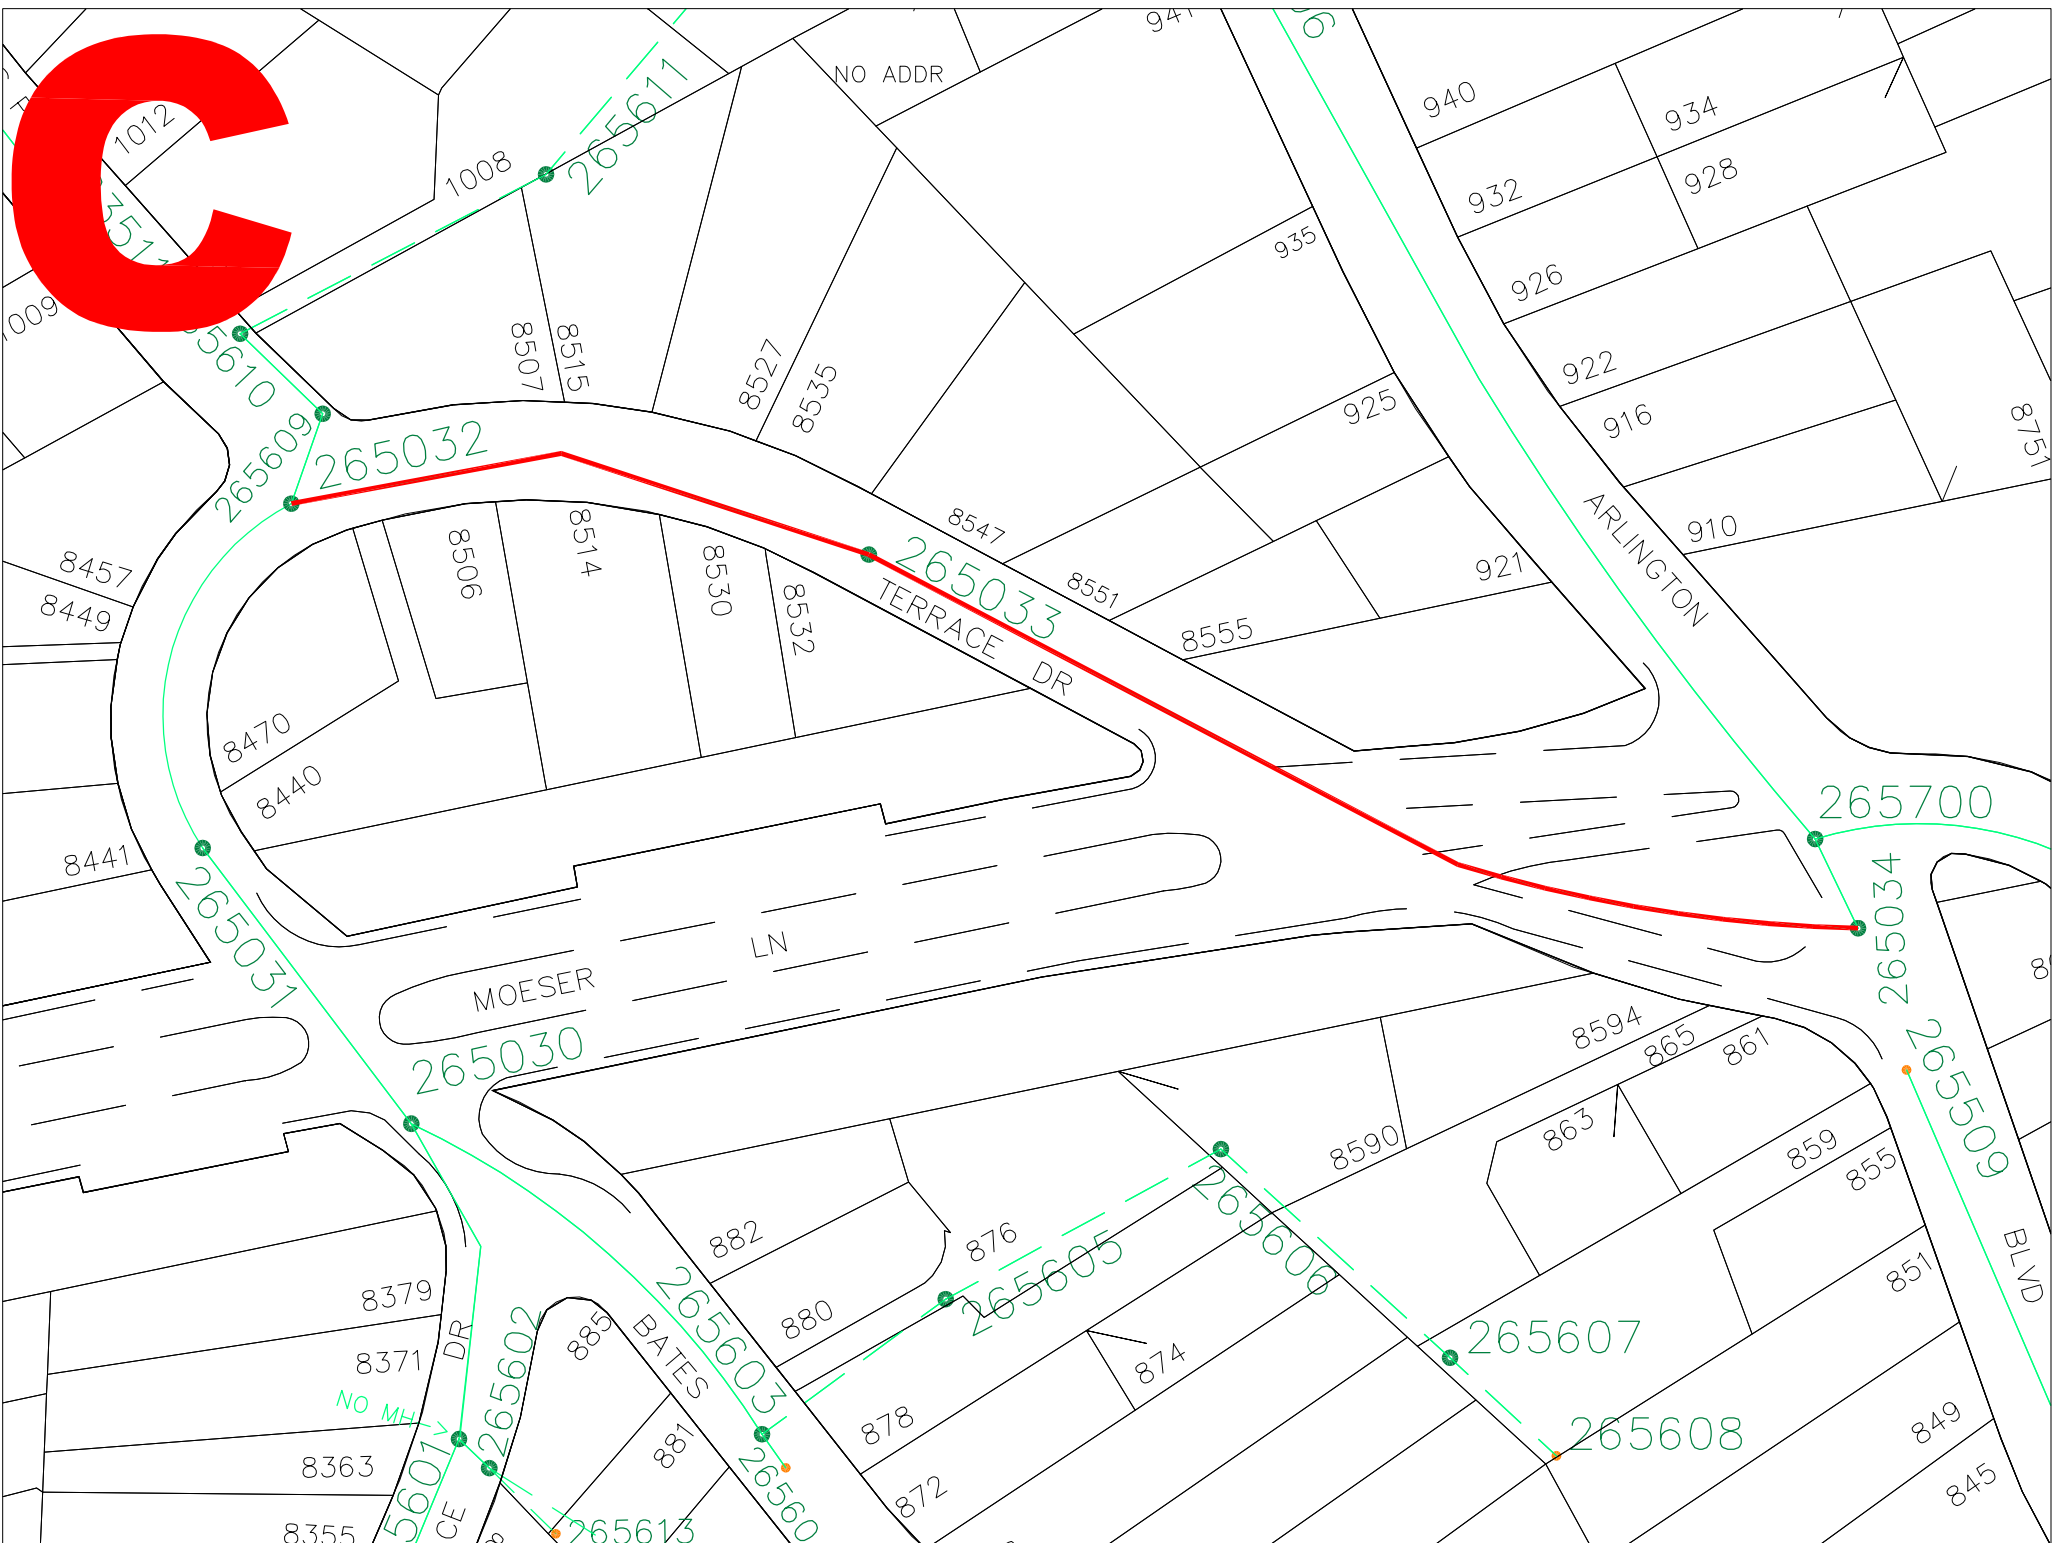

STEGE SANITARY DISTRICT

2008 Planned
Sanitary Sewer
Rehabilitation

A

B

D

E