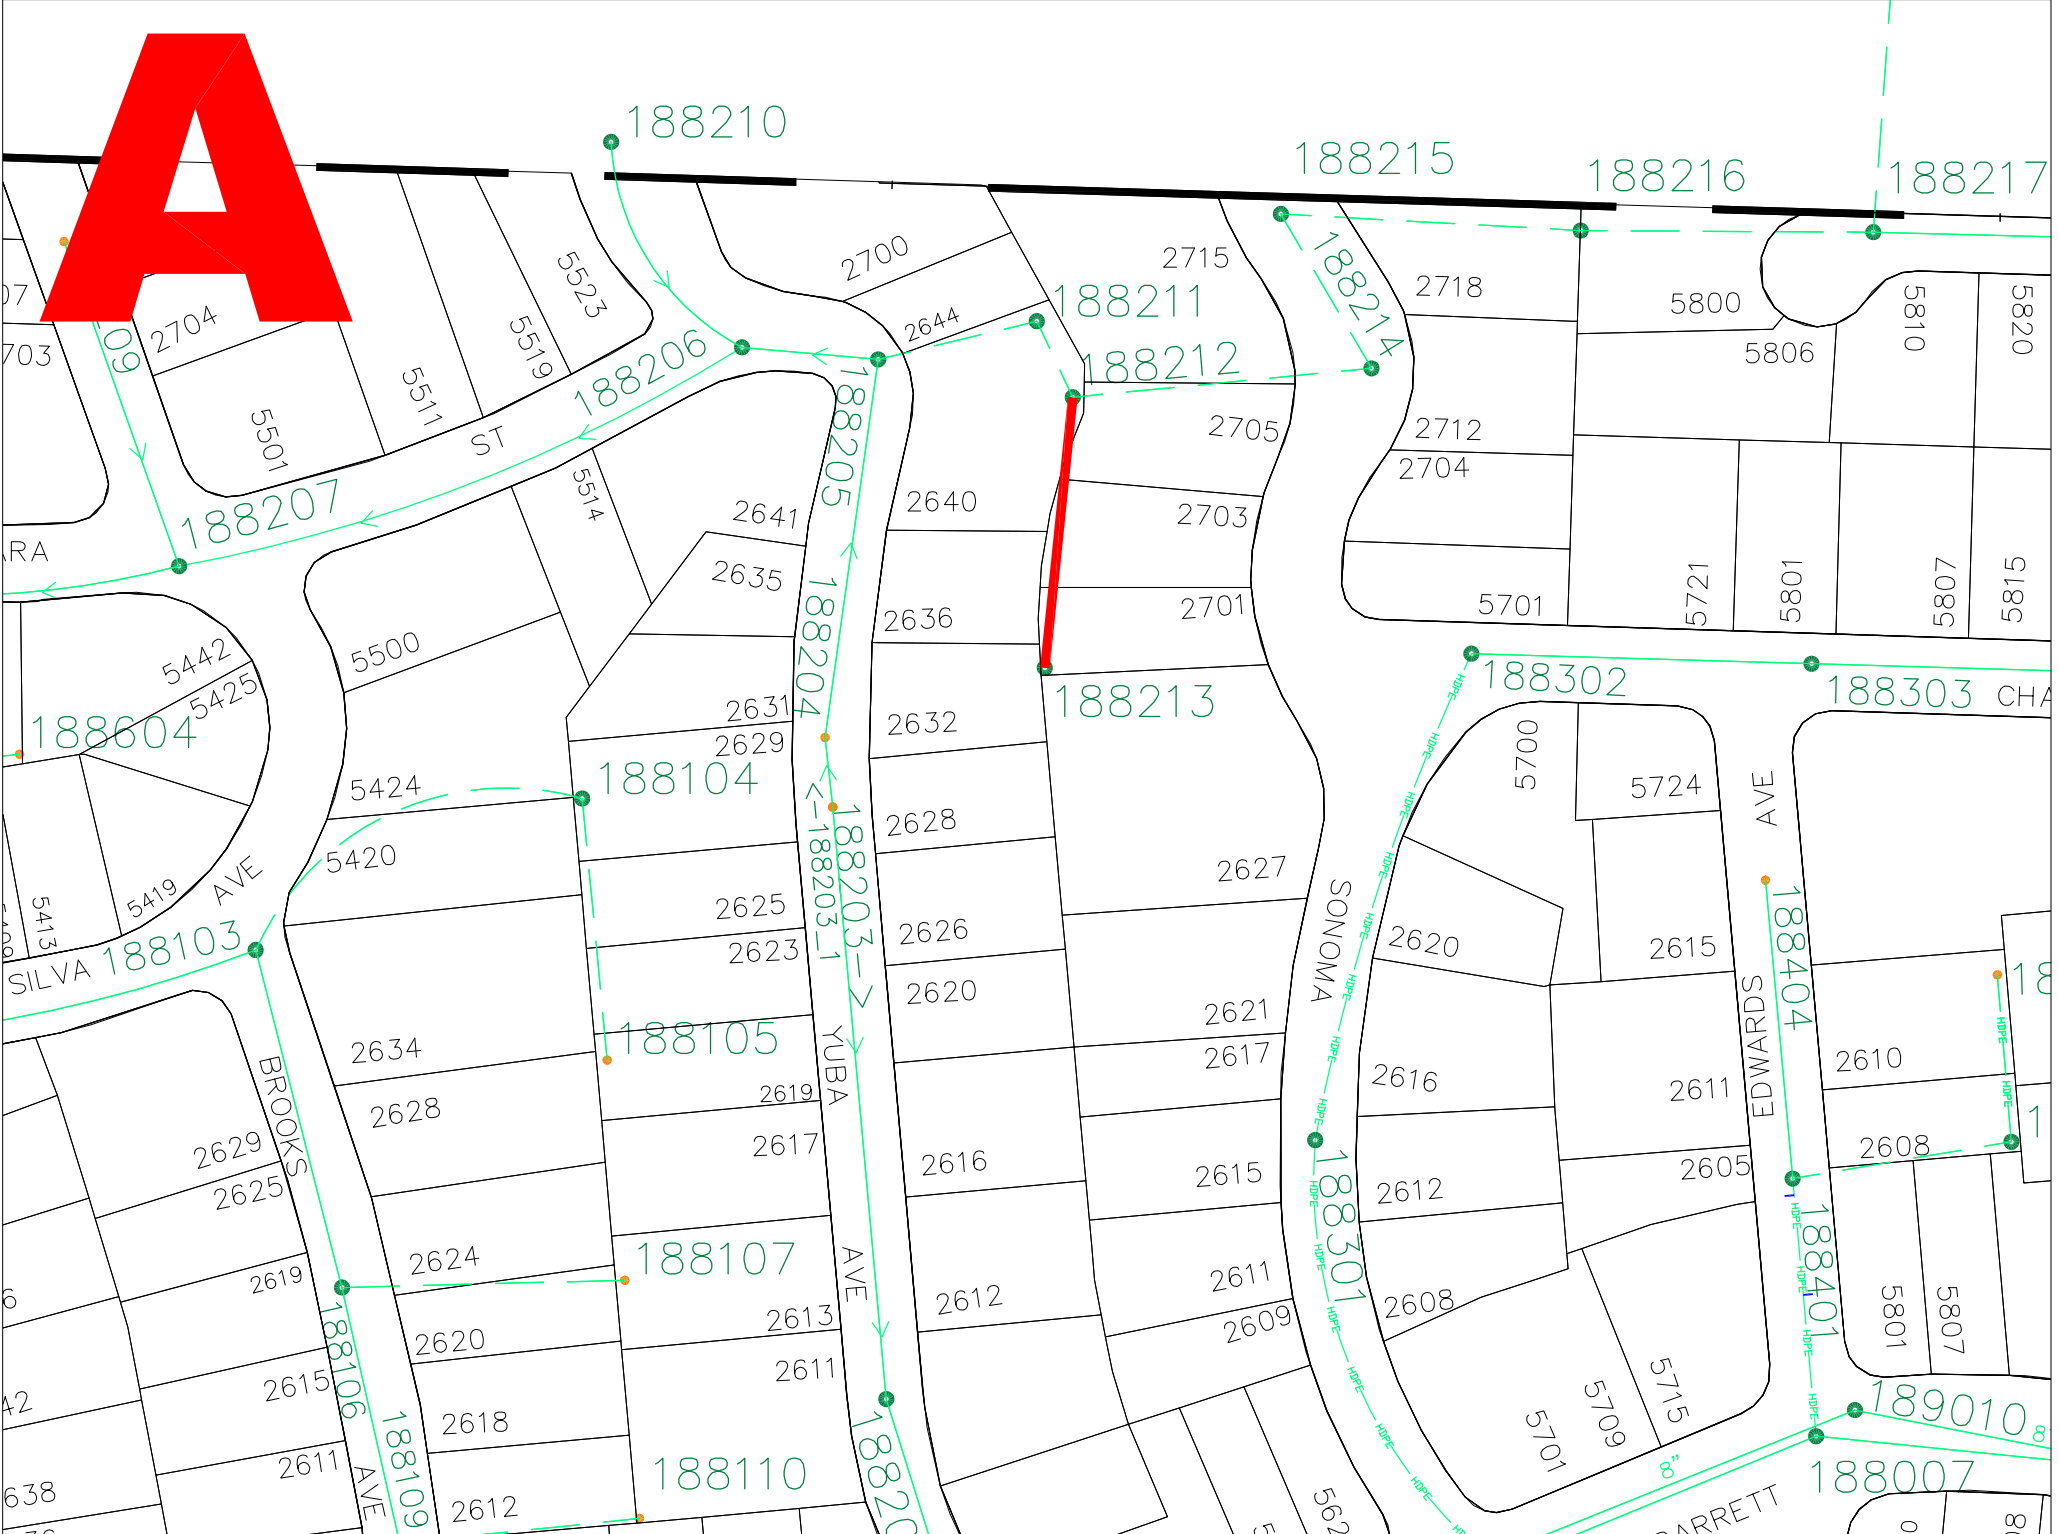

STEGE SANITARY DISTRICT

2008 Planned
Sanitary Sewer
Rehabilitation

A

B

D

E