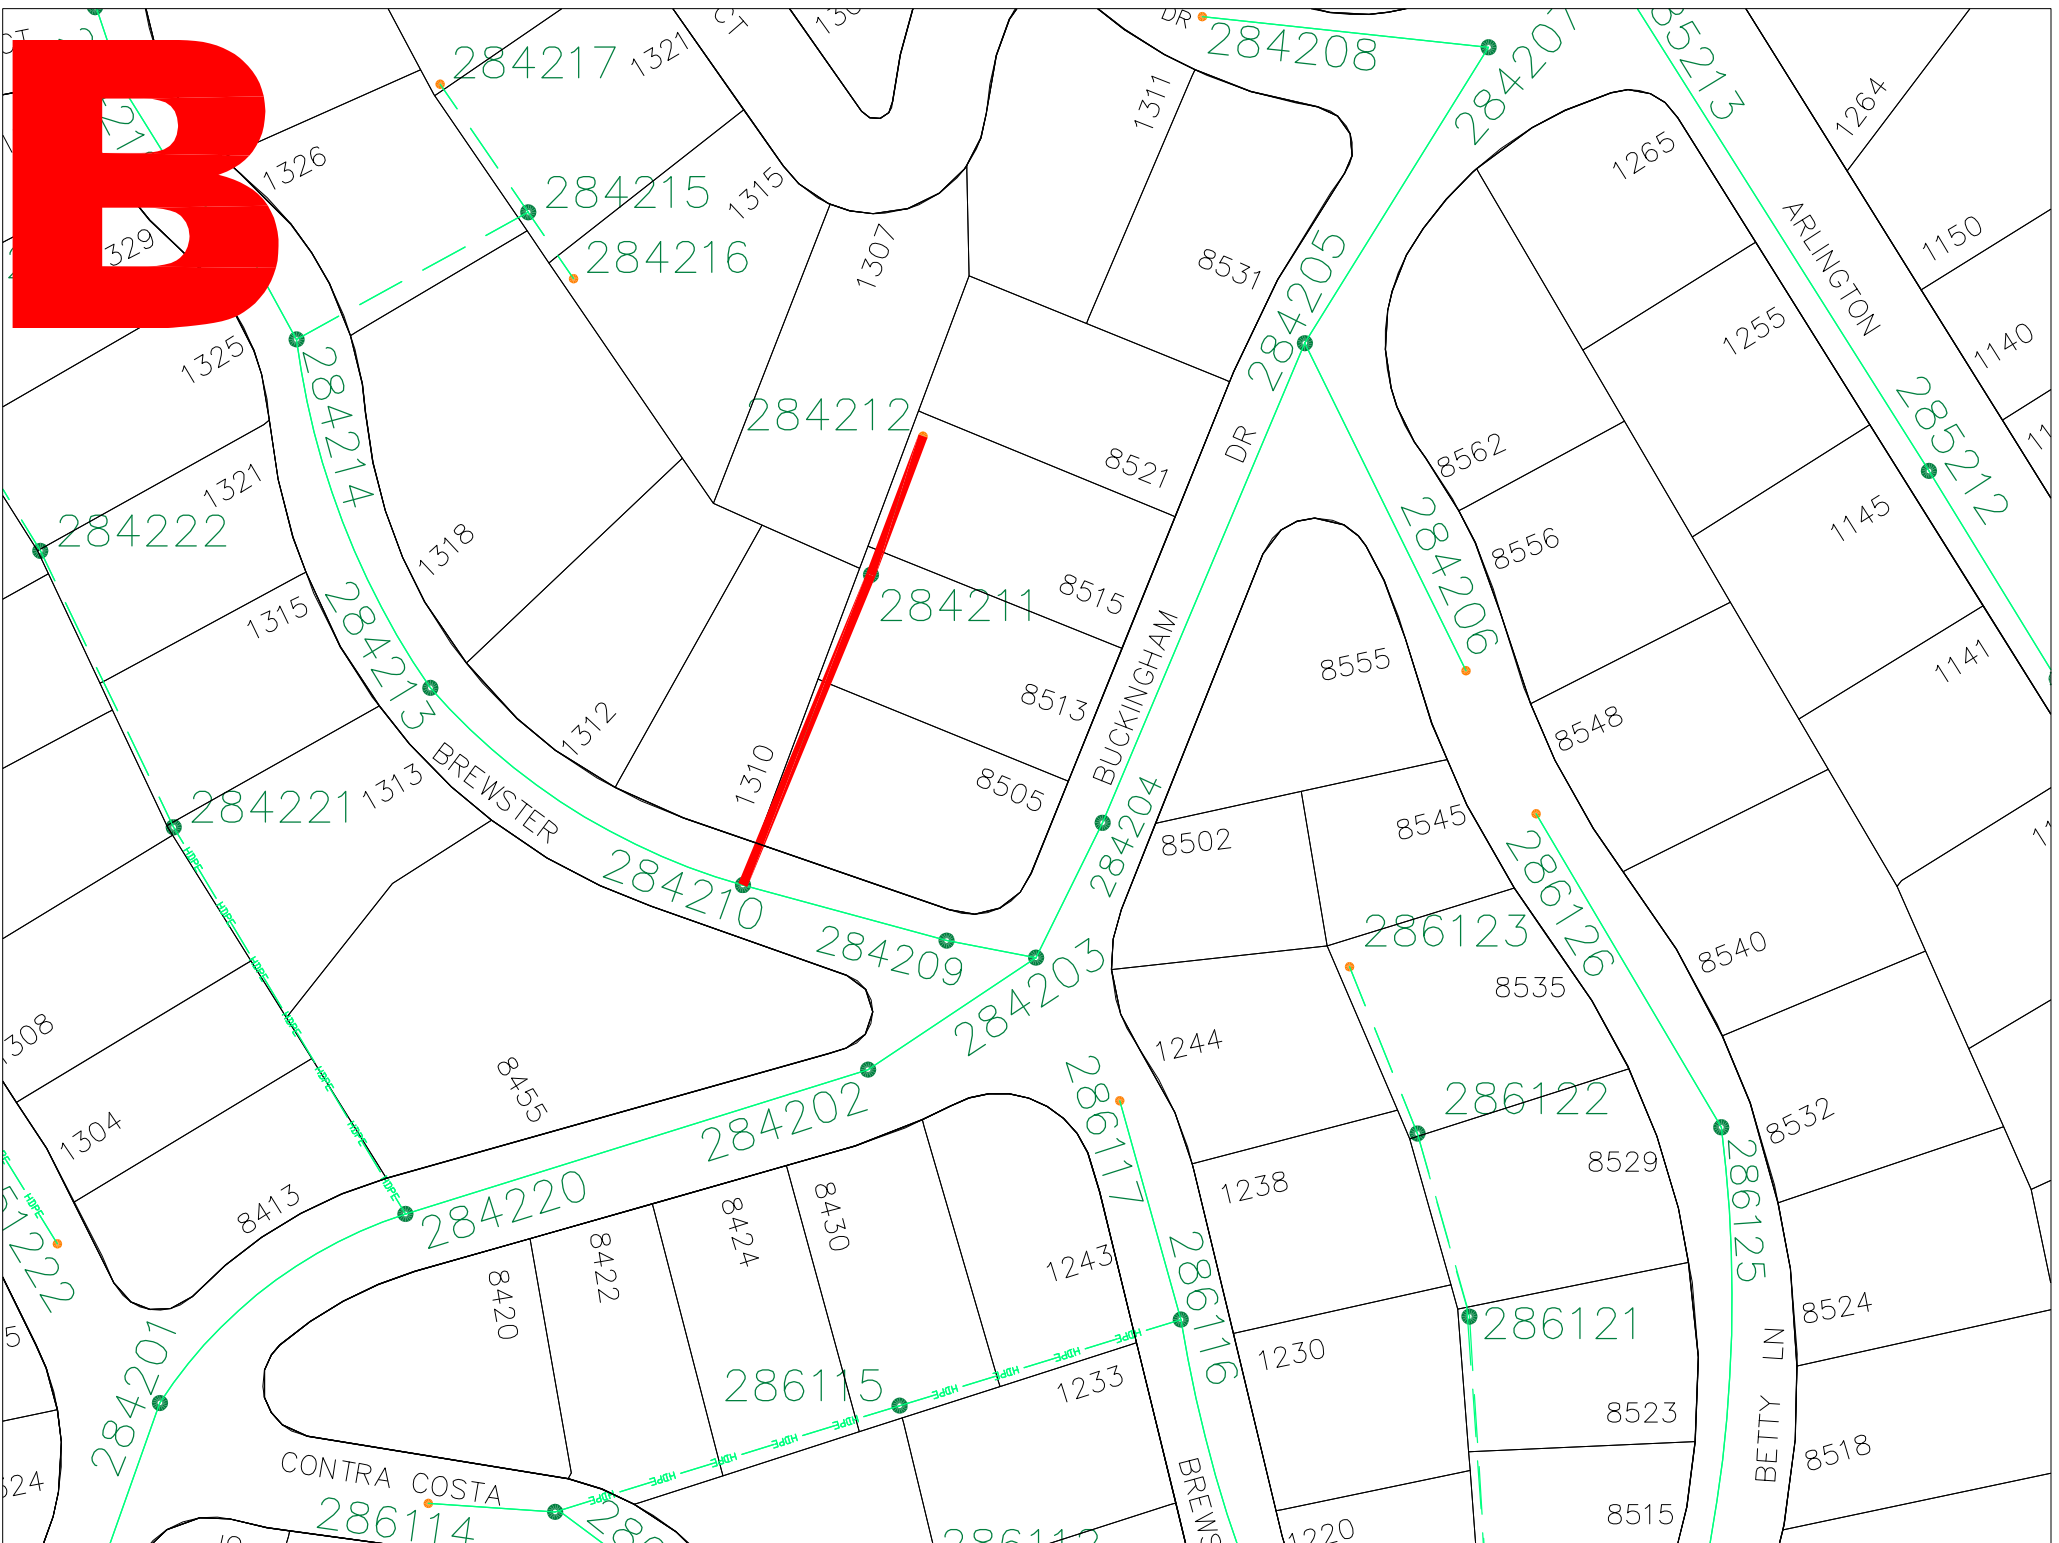

STEGE SANITARY DISTRICT

2008 Planned
Sanitary Sewer
Rehabilitation

A

B

D

E